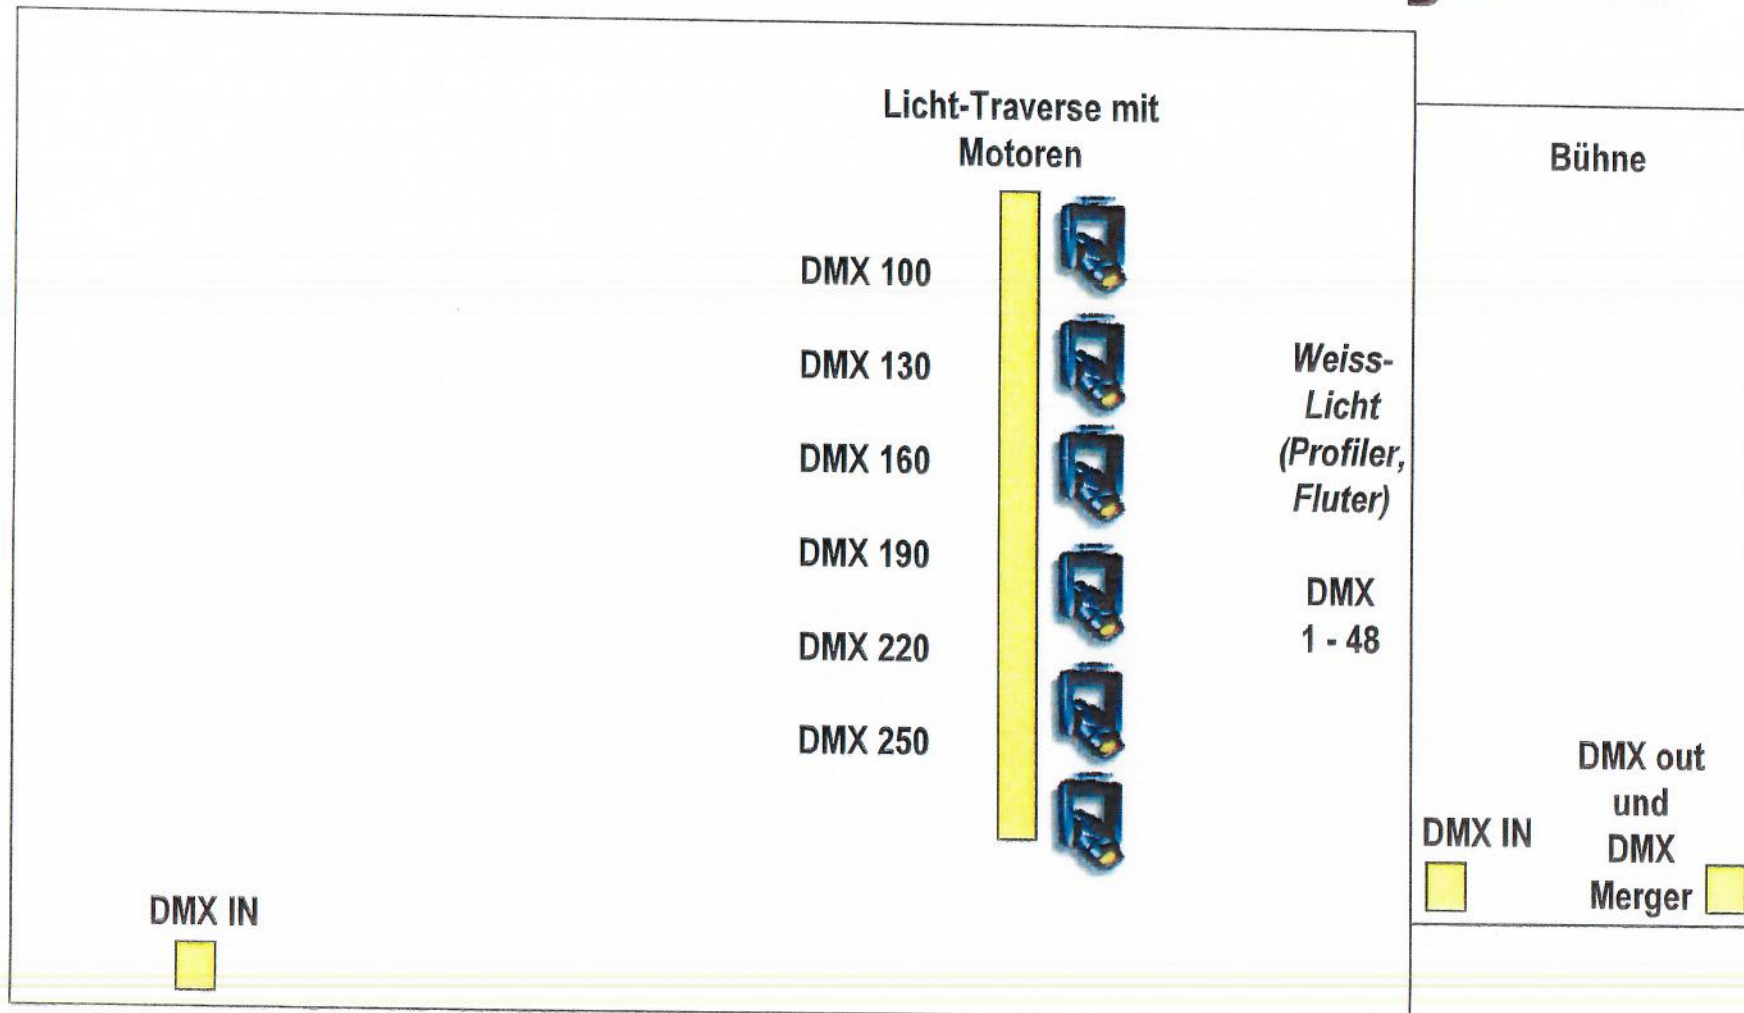

Skizze Stadthofsaal Uster Moving Heads

Projekt	Datum Veranstaltung	
	Masstab	Skizze
Kunde	Zeichner	CVE
Plan	Skizze Stadthofsaal Uster Moving Heads	Plan-Datum / Stand 29.08.2014

Table 3-2: Enhanced 16-Bit Mode - VL1100 TS/AS Models

VARI-LITE VL1100 ERST TSD

DMX Channel	Parameter	Range
1	Dimmer*	0-255
2	Hi Byte Pan	0-65535
3	Lo Byte Pan	0-65535
4	Hi Byte Tilt	0-65535
5	Lo Byte Tilt	0-65535
6	Edge	0-255
7	Zoom	0 (small) - 255 (big)
8	Diffusion	0 (open) - 255 (diffused)
9	Blue	0 (open) - 255 (full saturation)
10	Amber	0 (open) - 255 (full saturation)
11	Magenta	0 (open) - 255 (full saturation)
12	Rotating Gobo	0-127 index 128-255 rotate
13-14	Gobo Index (13 = Hi Byte) (14 = Lo Byte)	Index: 0-65535 Rotate: 0 (cw max) - 32535 (ccw min) 32536-33031 (stop) 33032 (ccw min) - 65535 (cw max)
15	Frame 1A	0 (open) - 255 (closed)
16	Frame 1B	0 (open) - 255 (closed)
17	Frame 2A	0 (open) - 255 (closed)
18	Frame 2B	0 (open) - 255 (closed)
19	Frame 3A	0 (open) - 255 (closed)
20	Frame 3B	0 (open) - 255 (closed)
21	Frame 4A	0 (open) - 255 (closed)
22	Frame 4B	0 (open) - 255 (closed)
23	Rotate Frame	0-255 128 center
24	Focus Time	0-255
25	Color Time	0-255
26	Beam Time	0-255
27	Control	0-255